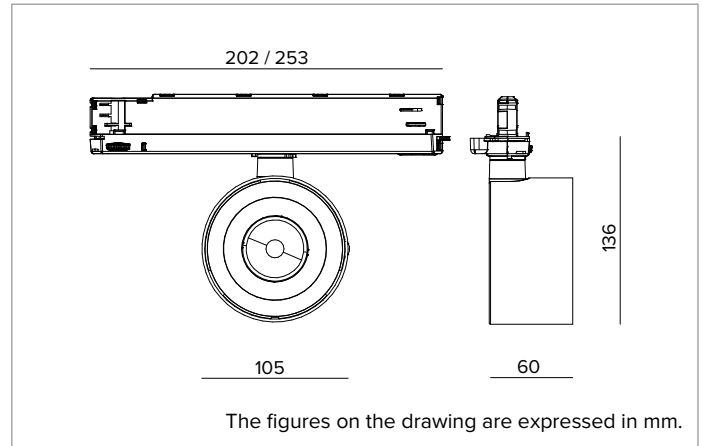

### Professional adjustable LED projector

	3000K	H(m)	D(m)	Emax(lx)		
	Ra90		19°			
	Fixture Power	19W	1	0.34	11918	
	Source Flux	2247lm	2	0.68	2980	
	Fixture Flux	1861lm	3	1.03	1324	
	Efficacy	98lm/W	4	1.37	745	
TS1925	I <sub>max</sub> =5304cd/klm	I <sub>max</sub>	11918cd	5	1.71	477